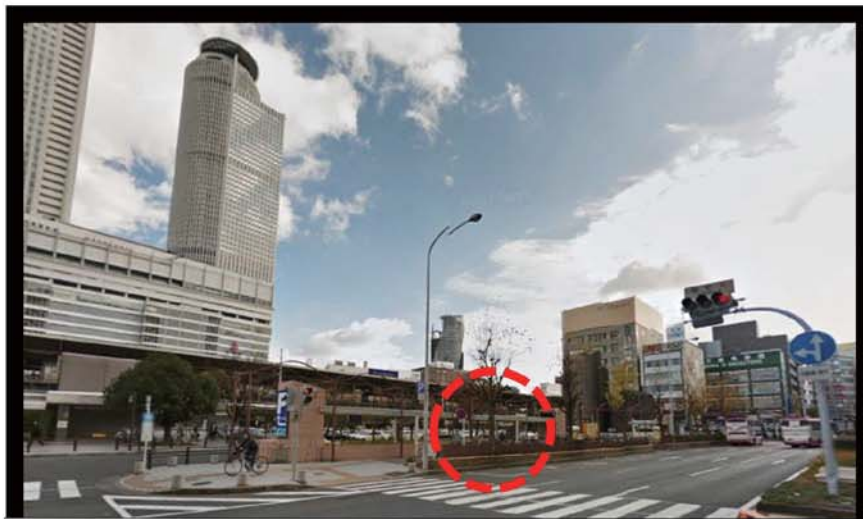

NAGOYA DIRECT BUS GUIDE

1. NAGOYA BUS TERMINAL in front of JR NAGOYA Station TAIKOUNDORI Exit

JR NAGOYA STATION. TAIKOUNDORI EXIT
JR名古屋駅 太閤通口

NAGOYA STAT.
TAIKOUNDORI
E X I T

08:50
assemble

09:00
DEPART

15min break

13:00
arrive hotel

IKENOTAIRA
HOTEL

14:35
assemble

14:45
DEPART

15min break

19:00
arrive Shinjuku

2. IKENOTAIRA HOTEL FRONT DOOR

■ Find a bus with our hotel's signboard
「池の平ホテル」